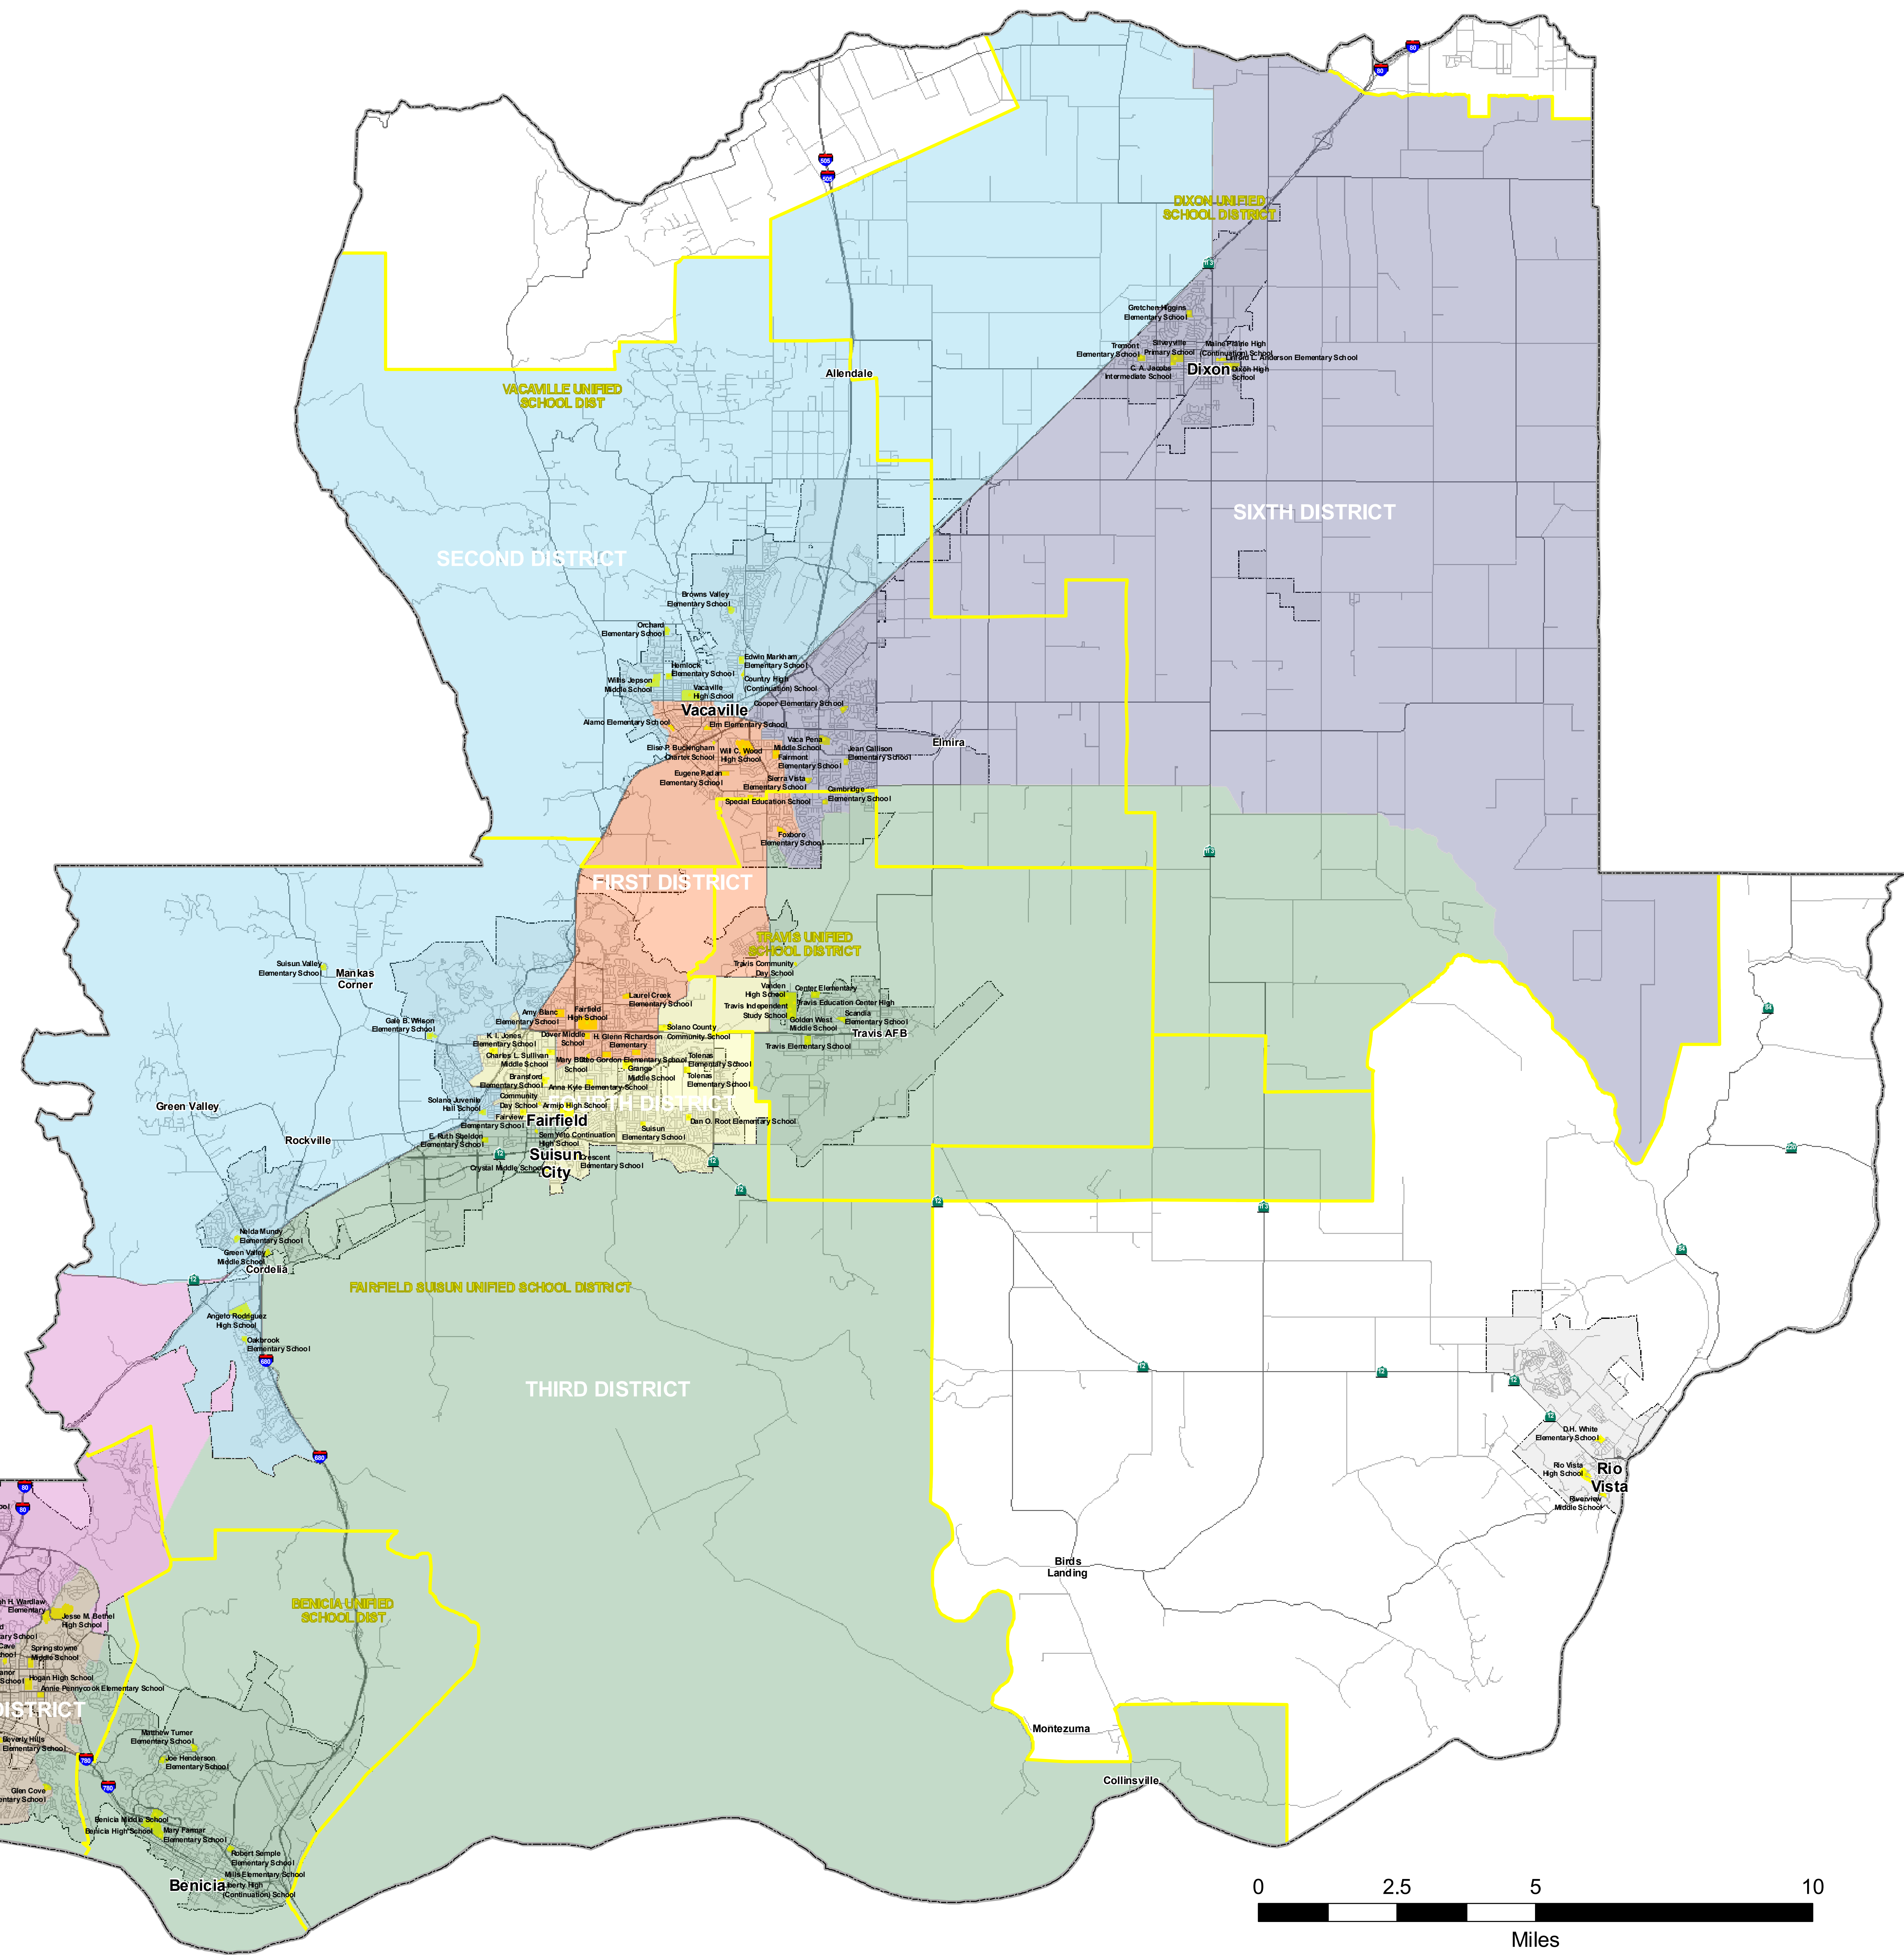

Board of Education Schools

Board of Education District 1 Schools

Board of Education District 2 Schools

Board of Education District 3 Schools

Board of Education District 4 Schools

Board of Education District 5 Schools

Board of Education District 6 Schools

Board of Education District 7 Schools

Legend

- Board of Education District
- Second District
- Third District
- Fourth District
- Fifth District
- Sixth District
- Seventh District
- School District Boundaries
- School Area
- School Point

Dept. of Information Technology, GIS Services

County of Solano
Board of Education Districts
Showing School Districts and Public School Locations

This map was made using Solano County GIS files with varying degree of scale, accuracy, precision, currentness, and alignment and therefore cannot be used for situations requiring survey grade measurement or legal boundary determination. Solano County disclaims liability for any loss that may result from the use of this map. User acknowledges data limitations and accepts responsibility for map based judgments.

Prj. 0426; 02/01/08
Solano County Department of Information Technology, GIS Services
675 Texas Street, Suite 3700
Fairfield, CA 94533
Phone: 707-784-6340
Email: gisstaff@solanocounty.com