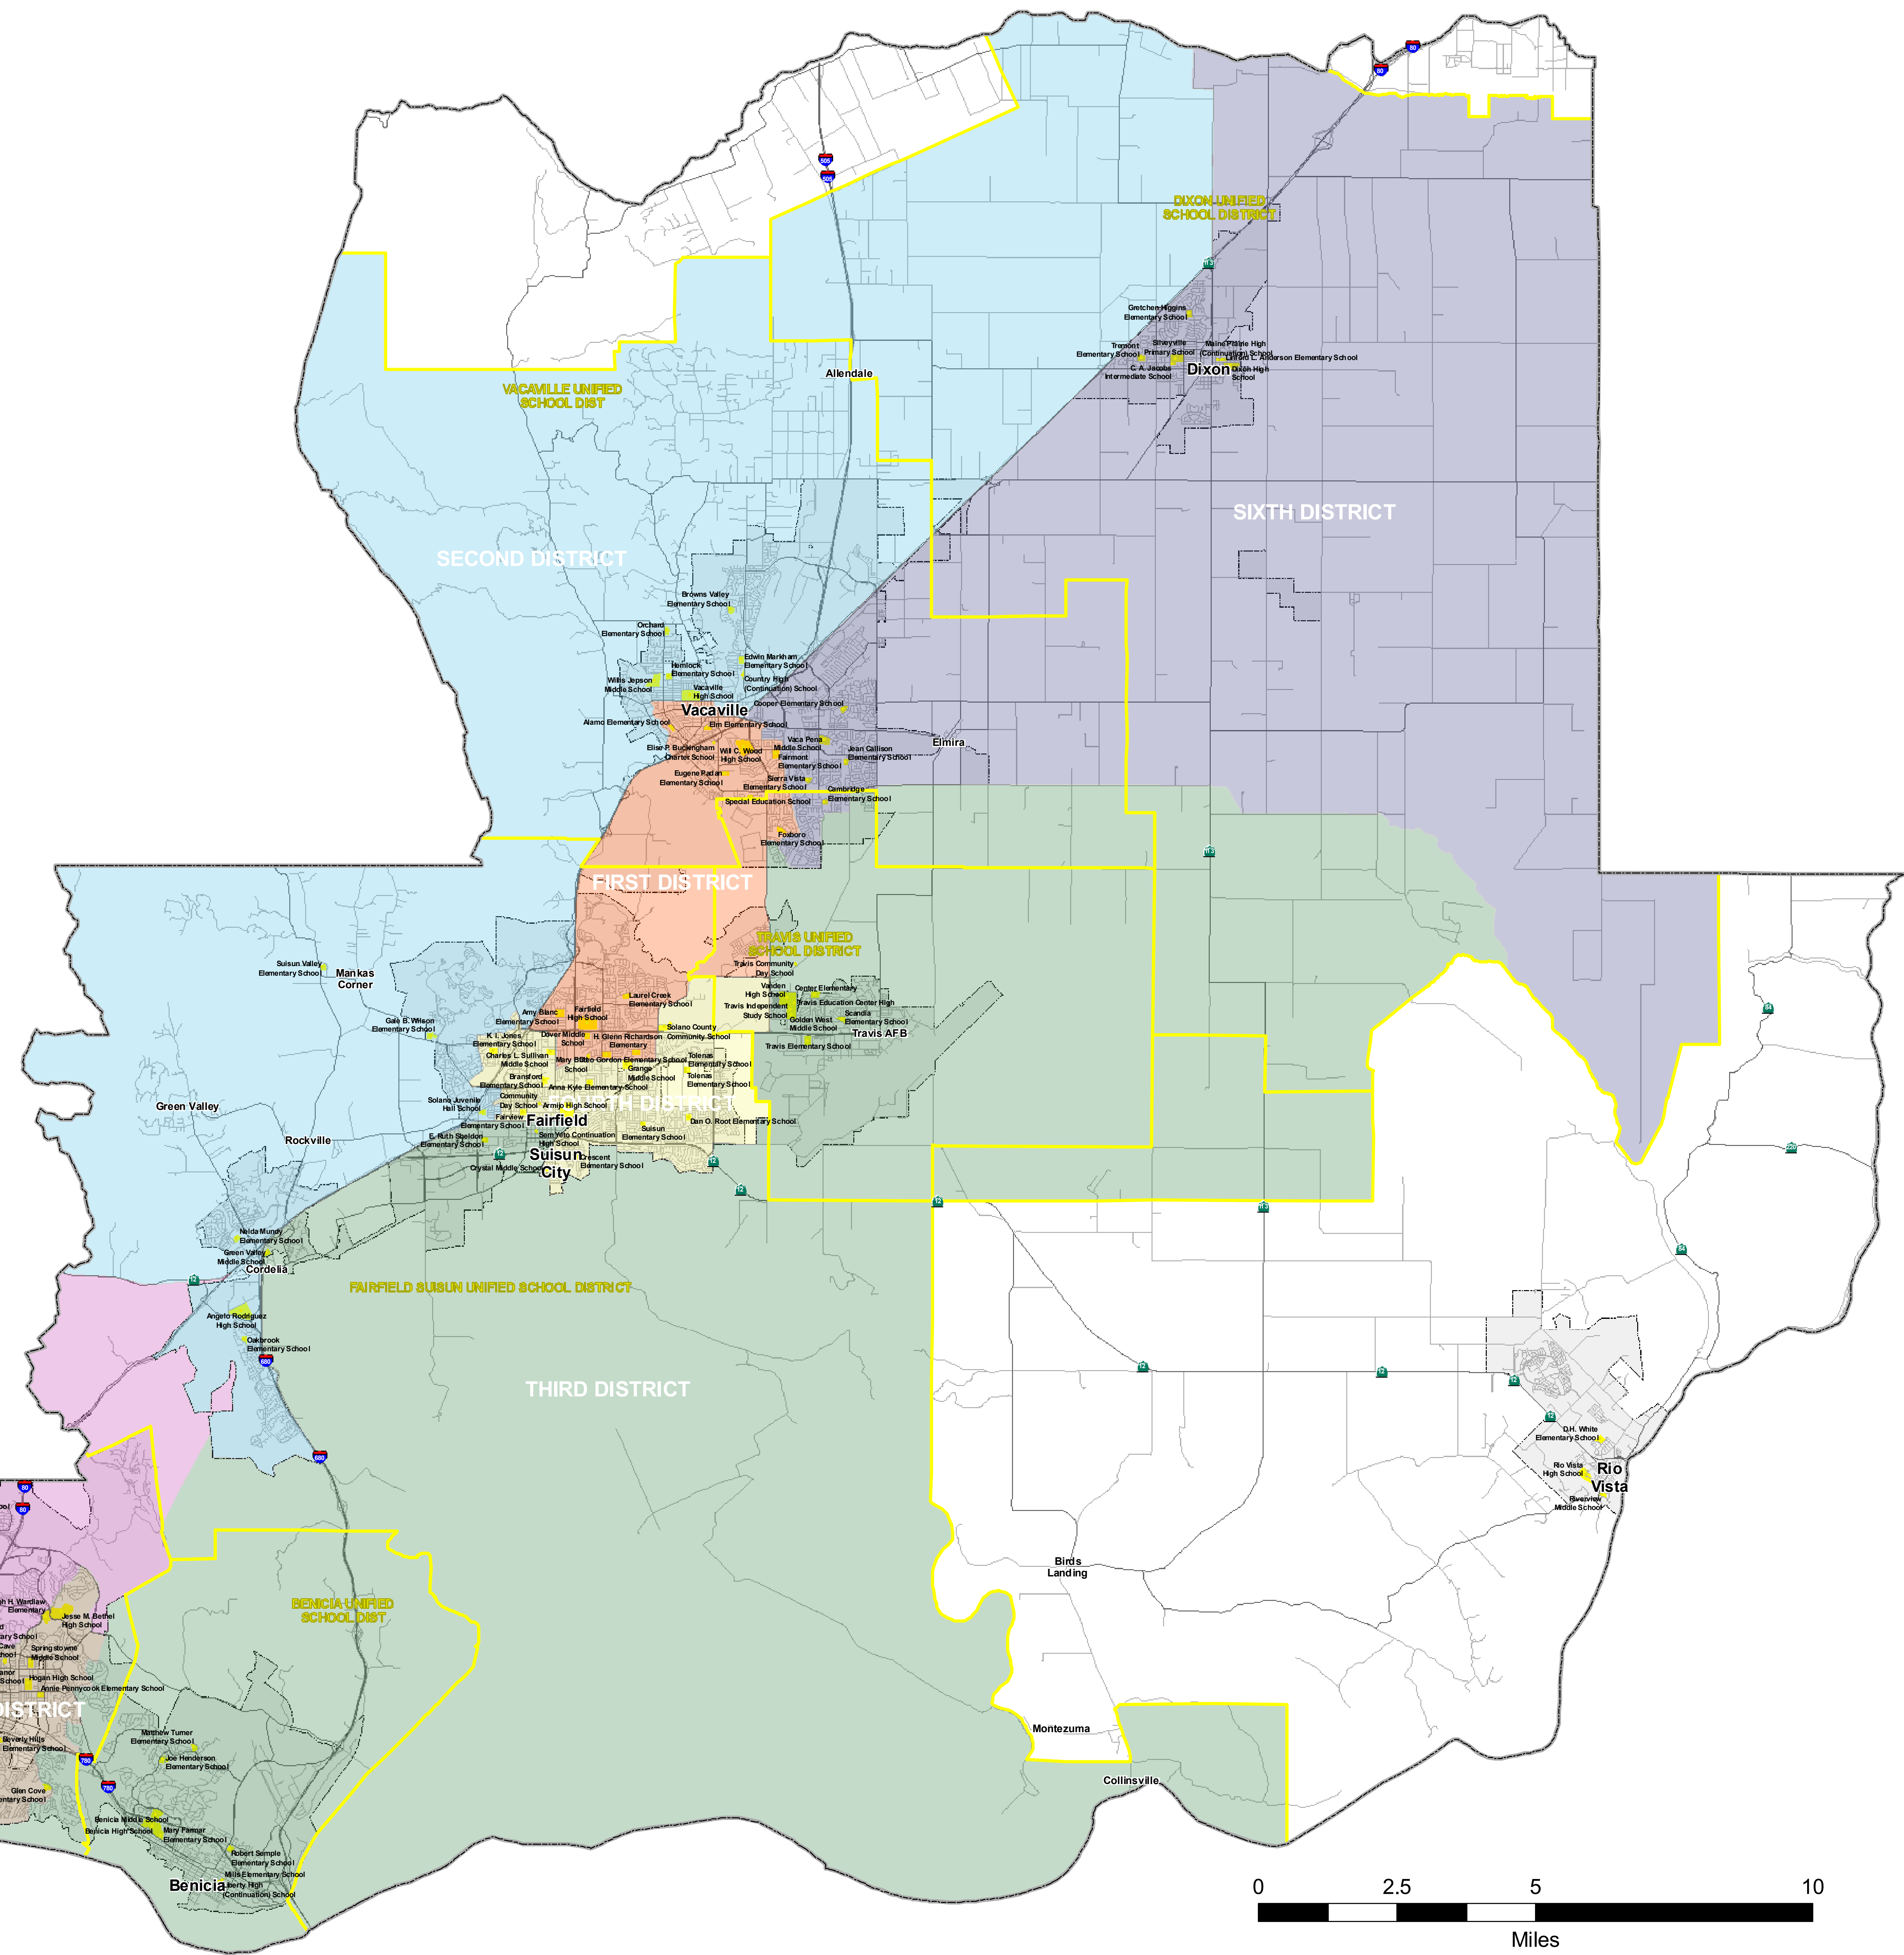

Board of Education Schools

Board of Education District 1 Schools

Board of Education District 2 Schools

Board of Education District 3 Schools

Board of Education District 4 Schools

Board of Education District 5 Schools

Board of Education District 6 Schools

Board of Education District 7 Schools

Legend

- Board of Education District
- Second District
- Third District
- Fourth District
- Fifth District
- Sixth District
- Seventh District
- School District Boundaries
- School Area
- School Point

Dept. of Information Technology, GIS Services

Solano County

County of Solano
Board of Education Districts
Showing School Districts and Public School Locations

This map was made using Solano County GIS files with varying degree of scale, accuracy, precision, currentness, and alignment and therefore cannot be used for situations requiring survey grade measurement or legal boundary determination. Solano County disclaims liability for any loss that may result from the use of this map. User acknowledges data limitations and accepts responsibility for map based judgments.

Prj. 0426; 02/01/08
Solano County Department of Information Technology, GIS Services
675 Texas Street, Suite 3700
Fairfield, CA 94533
Phone: 707-784-6340
Email: gisstaff@solanocounty.com