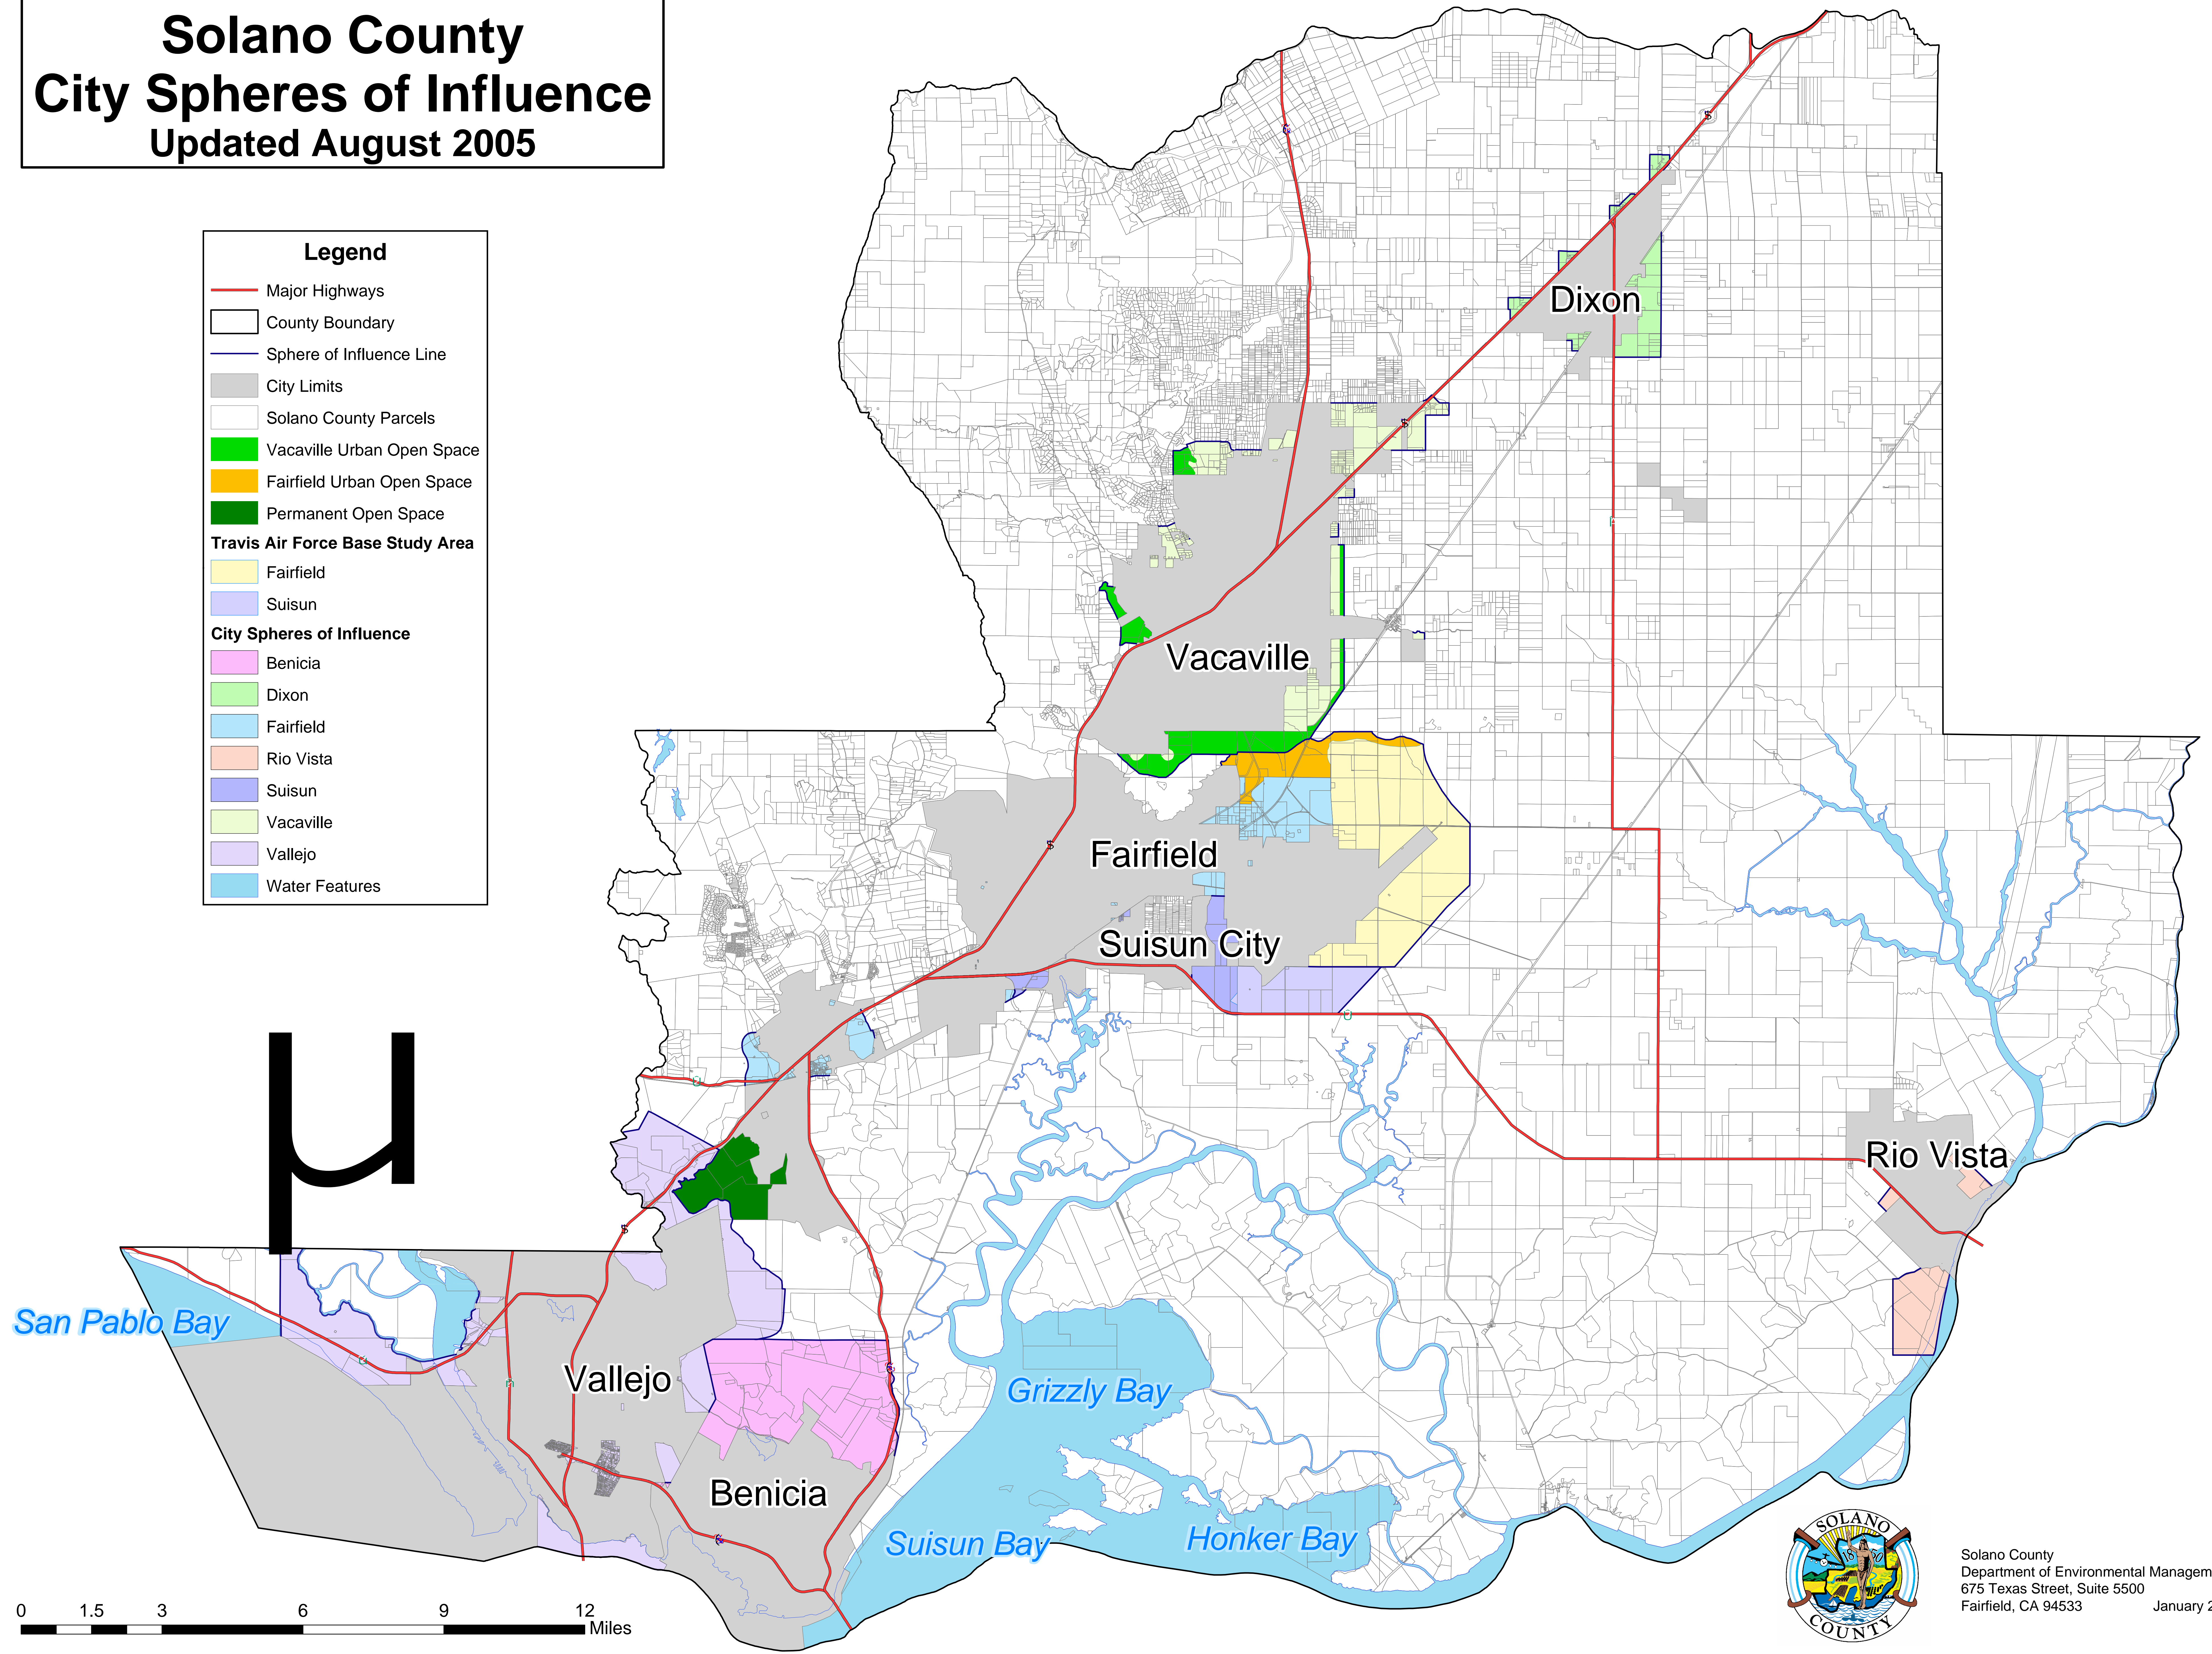

# Solano County City Spheres of Influence Updated August 2005

**Legend**

-  Major Highways
-  County Boundary
-  Sphere of Influence Line
-  City Limits
-  Solano County Parcels
-  Vacaville Urban Open Space
-  Fairfield Urban Open Space
-  Permanent Open Space
- Travis Air Force Base Study Area**
-  Fairfield
-  Suisun
- City Spheres of Influence**
-  Benicia
-  Dixon
-  Fairfield
-  Rio Vista
-  Suisun
-  Vacaville
-  Vallejo
-  Water Features

Solano County  
Department of Environmental Management  
675 Texas Street, Suite 5500  
Fairfield, CA 94533  
January 2006